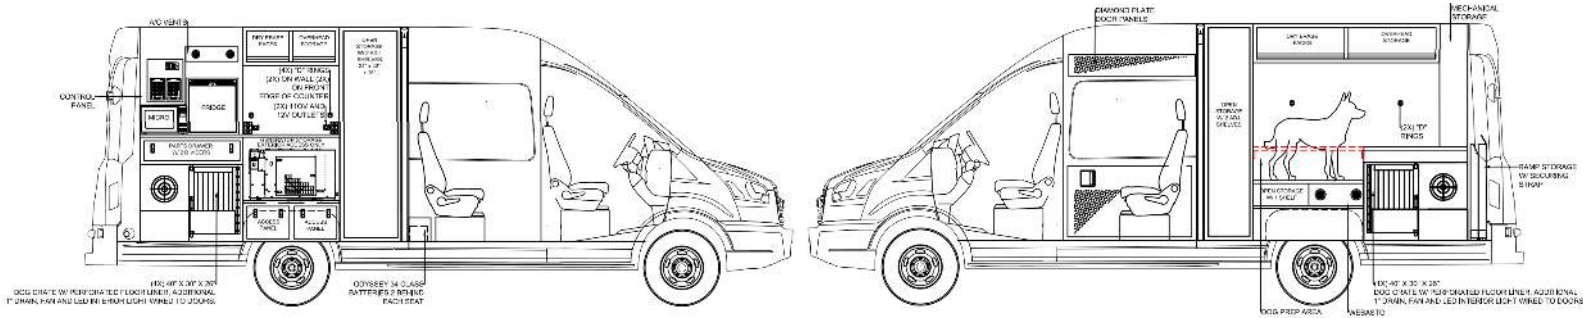

AND MORE!

BLUETAC

Law Enforcement Series by

1FPG.COM/BLUETAC | 1.800.526.5106 | BLUETAC@1FPG.COM