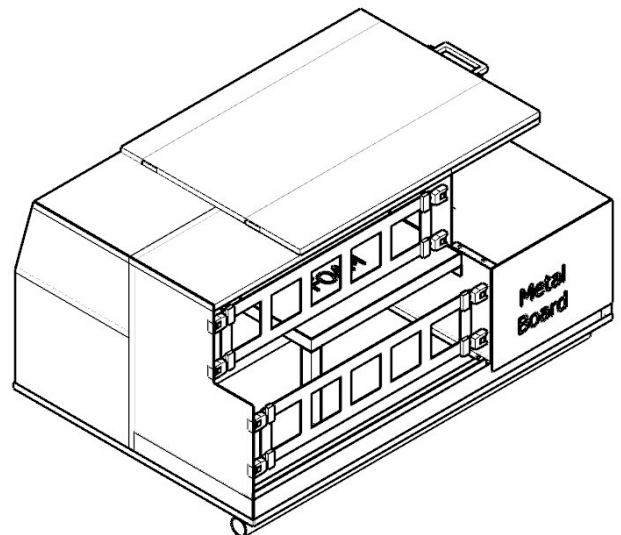

AND MORE!

BLUETAC

Law Enforcement Series by FPG

1FPG.COM/BLUETAC | 1.800.526.5106 | BLUETAC@1FPG.COM