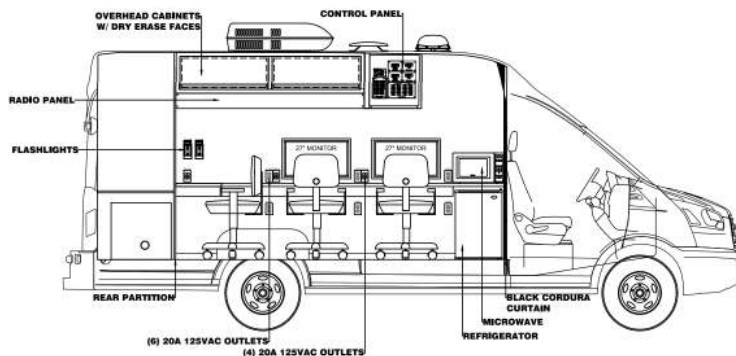

BLUETAC

Law Enforcement Series by FPG

1FPG.COM/BLUETAC | 1.800.526.5106 | BLUETAC@1FPG.COM