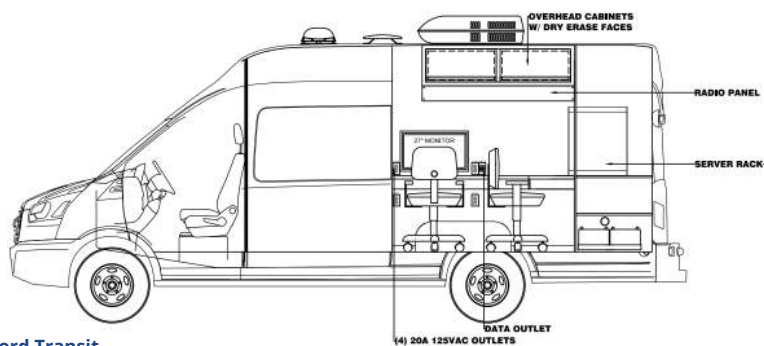

AND MORE!

Ford Transit